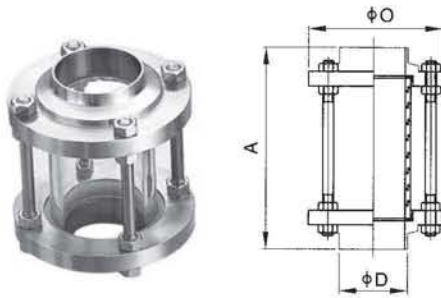

Unit: mm

Straight Sight Glass Weld End

DIN

Size	A	D	O
DN25	140.0	28.0	78.0
DN32	140.0	34.0	78.0
DN40	140.0	40.0	86.0
DN50	142.0	52.0	102.0
DN65	144.0	70.0	120.0
DN80	148.0	85.0	134.0
DN100	152.0	104.0	154.0

SMS/ISO/IDF/3A

Size	A	D	O	
1"	25	140.0	25.4	78.0
1 1/4"	32	140.0	32.0	78.0
1 1/2"	38	140.0	38.1	86.0
2"	51	142.0	50.8	102.0
2 1/2"	63	144.0	63.5	115.0
3"	76	144.0	76.2	128.0
3 1/2"	89	148.0	89.0	139.0
4"	102	152.0	101.6	154.0

Straight Sight Glass Thread End

DIN

Size	A	G	O
DN25	156.0	RD52X1/6	78.0
DN32	160.0	RD58X1/6	86.0
DN40	164.0	RD65X1/6	90.0
DN50	166.0	RD78X1/6	106.0
DN65	172.0	RD95X1/6	124.0
DN80	178.0	RD110X1/4	139.0
DN100	196.0	RD130X1/4	159.0

Straight Sight Glass Clamp End

DIN

Size	A	B	O
DN25	156.0	50.5	78.0
DN32	156.0	50.5	86.0
DN40	164.0	50.5	90.0
DN50	166.0	64.0	106.0
DN65	168.0	91.0	124.0
DN80	172.0	106.0	139.0
DN100	192.0	119.0	159.0

SMS/ISO/IDF/3A