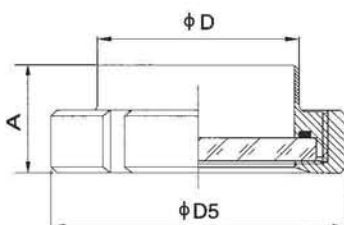

Size	A	B	O	
1"	25	156.0	50.5	78.0
1 1/4"	32	156.0	50.5	78.0
1 1/2"	38	160.0	50.5	86.0
2"	51	166.0	64.0	102.0
2 1/2"	63	168.0	77.5	115.0
3"	76	172.0	91.0	128.0
3 1/2"	89	178.0	106.0	139.0
4"	102	194.0	119.0	154.0

Cross Sight Glass

DIN

Size	A	D
DN25	50.0	28.0
DN32	55.0	34.0
DN40	60.0	40.0
DN50	70.0	52.0
DN65	80.0	70.0
DN80	90.0	85.0
DN100	100.0	104.0

SMS/ISO/IDF/3A

Size	A	D	
1"	25	33.5	25.4
1 1/4"	32	38.0	32.0
1 1/2"	38	48.5	38.1
2"	51	60.5	50.8
2 1/2"	63	83.5	63.5
3"	76	88.5	76.2
4"	102	127.0	101.6

Union type Sight Glass

DIN

Size	A	D	D5
DN25	35.0	28.0	63.0
DN32	38.0	34.0	70.0
DN40	40.0	40.0	78.0
DN50	42.0	52.0	92.0
DN65	47.0	70.0	110.0
DN80	52.0	85.0	125.0
DN100	62.0	104.0	146.0

SMS

Size	A	D	D5
25	25.0	25.4	54.0
32	25.0	32.0	70.0
38	28.0	38.1	72.0
51	28.0	50.8	92.0
63	32.0	63.5	97.0
76	33.0	76.2	111.0
89	34.0	88.9	125.0
102	36.0	101.6	138.0