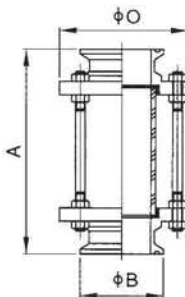

Straight Sight Glass Thread End

DIN

Size	A	G	O
DN25	156.0	RD52X1/6	78.0
DN32	160.0	RD58X1/6	86.0
DN40	164.0	RD65X1/6	90.0
DN50	166.0	RD78X1/6	106.0
DN65	172.0	RD95X1/6	124.0
DN80	178.0	RD110X1/4	139.0
DN100	196.0	RD130X1/4	159.0

SMS

Size	A	G	O
25	156.0	RD40X1/6	78.0
32	156.0	RD48X1/6	78.0
38	160.0	RD60X1/6	86.0
51	166.0	RD70X1/6	102.0
63	168.0	RD85X1/6	115.0
76	172.0	RD98X1/6	128.0
89	178.0	RD110X1/6	139.0
102	192.0	RD125X1/6	154.0

Straight Sight Glass Clamp End

DIN

Size	A	B	O
DN25	156.0	50.5	78.0
DN32	156.0	50.5	86.0
DN40	164.0	50.5	90.0
DN50	166.0	64.0	106.0
DN65	168.0	91.0	124.0
DN80	172.0	106.0	139.0
DN100	192.0	119.0	159.0

SMS/ISO/IDF/3A

Size	A	B	O	
1"	25	156.0	50.5	78.0
1 1/4"	32	156.0	50.5	78.0
1 1/2"	38	160.0	50.5	86.0
2"	51	166.0	64.0	102.0
2 1/2"	63	168.0	77.5	115.0
3"	76	172.0	91.0	128.0
3 1/2"	89	178.0	106.0	139.0
4"	102	194.0	119.0	154.0