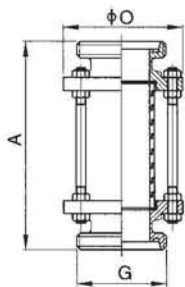

Unit: mm

Straight Sight Glass Weld End

DIN

Size	A	D	O
DN25	140.0	28.0	78.0
DN32	140.0	34.0	78.0
DN40	140.0	40.0	86.0
DN50	142.0	52.0	102.0
DN65	144.0	70.0	120.0
DN80	148.0	85.0	134.0
DN100	152.0	104.0	154.0

SMS/ISO/IDF/3A

Size	A	D	O	
1"	25	140.0	25.4	78.0
1 1/4"	32	140.0	32.0	78.0
1 1/2"	38	140.0	38.1	86.0
2"	51	142.0	50.8	102.0
2 1/2"	63	144.0	63.5	115.0
3"	76	144.0	76.2	128.0
3 1/2"	89	148.0	89.0	139.0
4"	102	152.0	101.6	154.0

Straight Sight Glass Thread End

DIN

Size	A	G	O
DN25	156.0	RD52X1/6	78.0
DN32	160.0	RD58X1/6	86.0
DN40	164.0	RD65X1/6	90.0
DN50	166.0	RD78X1/6	106.0
DN65	172.0	RD95X1/6	124.0
DN80	178.0	RD110X1/4	139.0
DN100	196.0	RD130X1/4	159.0

SMS

Size	A	G	O
25	156.0	RD40X1/6	78.0
32	156.0	RD48X1/6	78.0
38	160.0	RD60X1/6	86.0
51	166.0	RD70X1/6	102.0
63	168.0	RD85X1/6	115.0
76	172.0	RD98X1/6	128.0
89	178.0	RD110X1/6	139.0
102	192.0	RD125X1/6	154.0