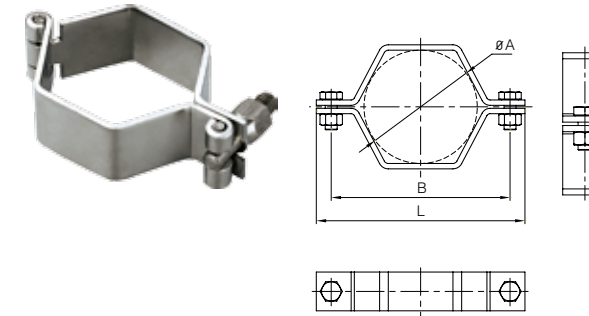

Sanitary Clamp & Pipe Holder

TH2 Pipe Holder

Size	A	B	L
ISO21.3	21.3	48	68
ISO26.9	26.6	55	74
ISO33.7	33.7	63	82
ISO42.4	42.4	74	93
ISO48.3	48.3	82	101
ISO60.3	60.3	95	114
ISO88.9	88.9	130	149
ISO114.3	114.3	158	177