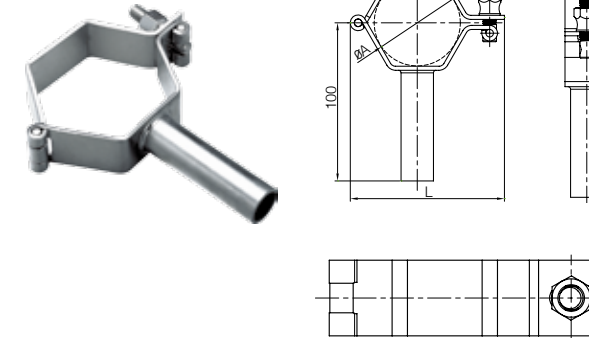

## Sanitary Clamp & Pipe Holder

Pipe Holder 3A-BSP(Male)

Size	A	B	c
1"	25.4	3	5mm
1.5"	38.1	3	5mm
2"	50.8	4	6mm
2.5"	63.5	4	6mm
3"	76.2	5	7mm
4"	101.6	5	7mm
5"	127	5	7mm
6"	152.4	5	7mm
8"	203.2	6.5	7mm
10"	254	6.5	7mm
12"	304.8	6.5	7mm

TH1H Pipe Holder(Welded)

TH1M Pipe Holder(Female)

Size	A	L
1"	25.4	66
1 1/2"	38.1	79
2"	50.8	90
2 1/2"	63.5	105
3"	76.3	120
4"	101.6	146

## Sanitary Clamp & Pipe Holder

TH2 Pipe Holder

Size	A	B	L
ISO21.3	21.3	48	68
ISO26.9	26.6	55	74
ISO33.7	33.7	63	82
ISO42.4	42.4	74	93
ISO48.3	48.3	82	101
ISO60.3	60.3	95	114
ISO88.9	88.9	130	149
ISO114.3	114.3	158	177