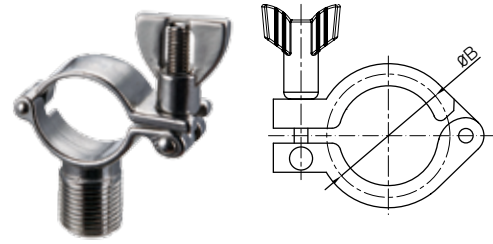

# Sanitary Clamp & Pipe Holder

## Sanitary Clamp & Pipe Holder

Pipe Holder 3A-BSP(Male)

Size	A	B	c
1"	25.4	3	5mm
1.5"	38.1	3	5mm
2"	50.8	4	6mm
2.5"	63.5	4	6mm
3"	76.2	5	7mm
4"	101.6	5	7mm
5"	127	5	7mm
6"	152.4	5	7mm
8"	203.2	6.5	7mm
10"	254	6.5	7mm
12"	304.8	6.5	7mm

TH1H Pipe Holder(Welded)

TH1M Pipe Holder(Female)

Size	A	L
1"	25.4	66
1 1/2"	38.1	79
2"	50.8	90
2 1/2"	63.5	105
3"	76.3	120
4"	101.6	146