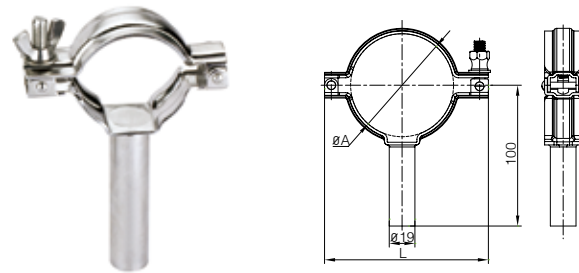

Blank (16AMP)

Size	A	D
A37	34	6.3
φ12.7- φ19	25.2	5.0
φ25- φ38	50.5	6.3
φ51	64.0	6.3
φ63	77.5	6.3
φ76	91.0	6.3
φ102	119.0	7.9
φ133	166.7	10.6
φ203	217.7	11.1
φ254	268.5	13.0
φ305	319.3	13.0

# Sanitary Clamp & Pipe Holder

## Sanitary Clamp & Pipe Holder

Pipe Holder 3A-BSP(Male)

Size	A	B	c
1"	25.4	3	5mm
1.5"	38.1	3	5mm
2"	50.8	4	6mm
2.5"	63.5	4	6mm
3"	76.2	5	7mm
4"	101.6	5	7mm
5"	127	5	7mm
6"	152.4	5	7mm
8"	203.2	6.5	7mm
10"	254	6.5	7mm
12"	304.8	6.5	7mm

TH1H Pipe Holder(Welded)

TH1M Pipe Holder(Female)

Size	A	L
1"	25.4	66
1 1/2"	38.1	79
2"	50.8	90
2 1/2"	63.5	105
3"	76.3	120
4"	101.6	146