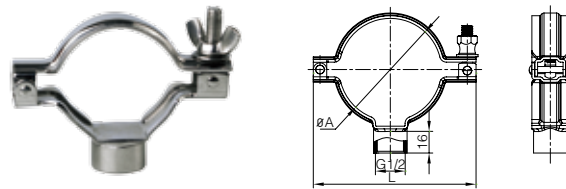

## Sanitary Clamp & Pipe Holder

Pipe Holder 3A-BSP(Male)

Size	A	B	c
1"	25.4	3	5mm
1.5"	38.1	3	5mm
2"	50.8	4	6mm
2.5"	63.5	4	6mm
3"	76.2	5	7mm
4"	101.6	5	7mm
5"	127	5	7mm
6"	152.4	5	7mm
8"	203.2	6.5	7mm
10"	254	6.5	7mm
12"	304.8	6.5	7mm

TH1H Pipe Holder(Welded)

TH1M Pipe Holder(Female)

Size	A	L
1"	25.4	66
1 1/2"	38.1	79
2"	50.8	90
2 1/2"	63.5	105
3"	76.3	120
4"	101.6	146

## Sanitary Clamp & Pipe Holder

TH2 Pipe Holder

Size	A	B	L
ISO21.3	21.3	48	68
ISO26.9	26.6	55	74
ISO33.7	33.7	63	82
ISO42.4	42.4	74	93
ISO48.3	48.3	82	101
ISO60.3	60.3	95	114
ISO88.9	88.9	130	149
ISO114.3	114.3	158	177