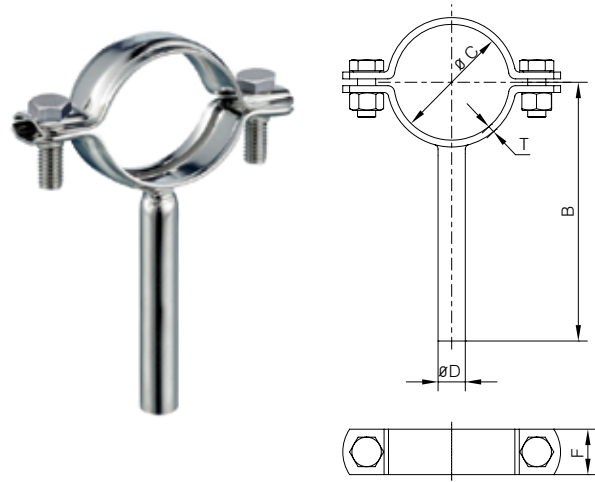

Sanitary Clamp & Pipe Holder

TH5 Pipe Holder